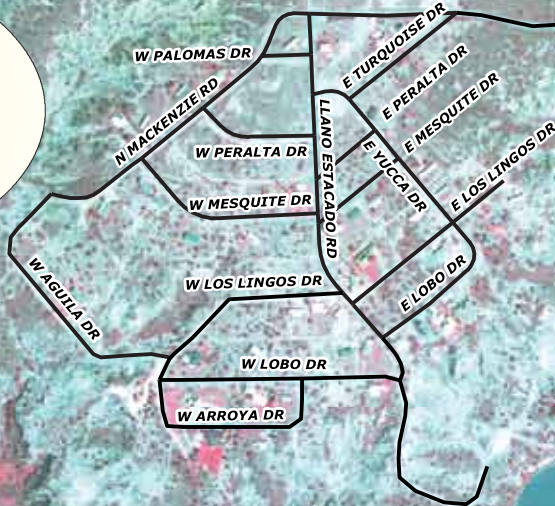

Lake MacKenzie
Municipal Water Authority

www.lakemackenzie.com

Lake Map

Main Entrance

SPEED LIMIT 20

Cope Creek

Tule Creek

Williams Creek

No Wake West of Buoys
Swimming Beach

Ski Direction

Ski Direction

Ski in Counter Clockwise Direction ONLY!

Boat Ramp 1

No Boats

Eagle Point

Crappie House

Boat Storage

Boat Ramp 2

Marina

Boat Storage

ATV Area

LOOP RD

S MACKENZIE RD

Facilities Legend

- Restrooms
- Campsite - Shelter - Picnic Table
- RV Hook-ups
- RV Dump Station
- Marina - 633-4335
- Office - 633-4326